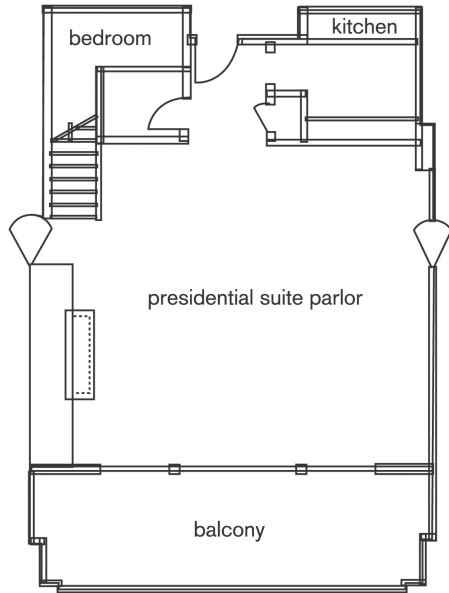

Boardwalk Inn Conference Rooms

Room	Length	Width	Square Feet	Ceiling	Theater	Classroom	Conference	U-Shape	Rounds	Reception
Presidential Suite	16	16	256	9			12			60
Club Room	34	26	884	9	78	48	24	30	56	80
Boardroom	17	29	493	9		12				