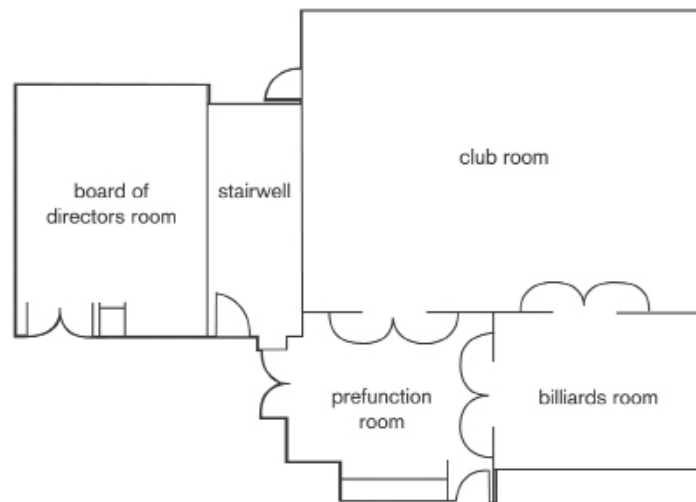

Boardwalk Inn Conference Rooms

Room	Length	Width	Square Feet	Ceiling	Theater	Classroom	Conference	U-Shape	Rounds	Reception
Presidential Suite	16	16	256	9			12			60
Club Room	34	26	884	9	78	48	24	30	56	80
Boardroom	17	29	493	9		12				