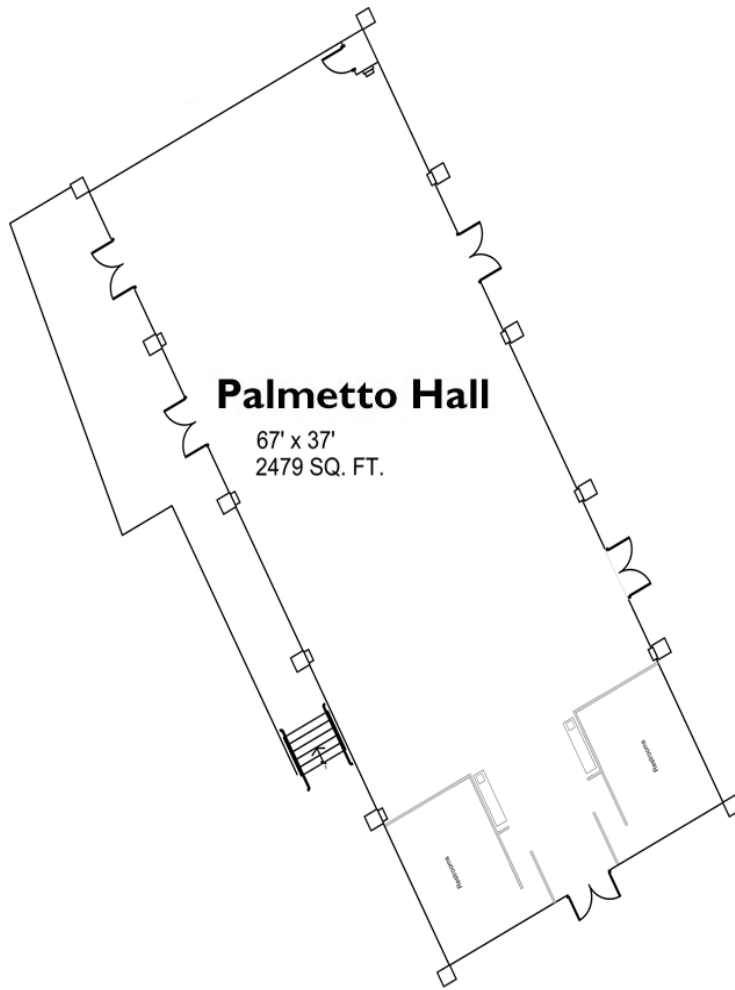

Palmetto Hall

Room	Length	Width	Sq. Ft	Ceiling	Theater	Classroom	Conference	U-Shape	Rounds	Reception
Palmetto Hall	67	37	2479	14	330	168	75	60	180	350