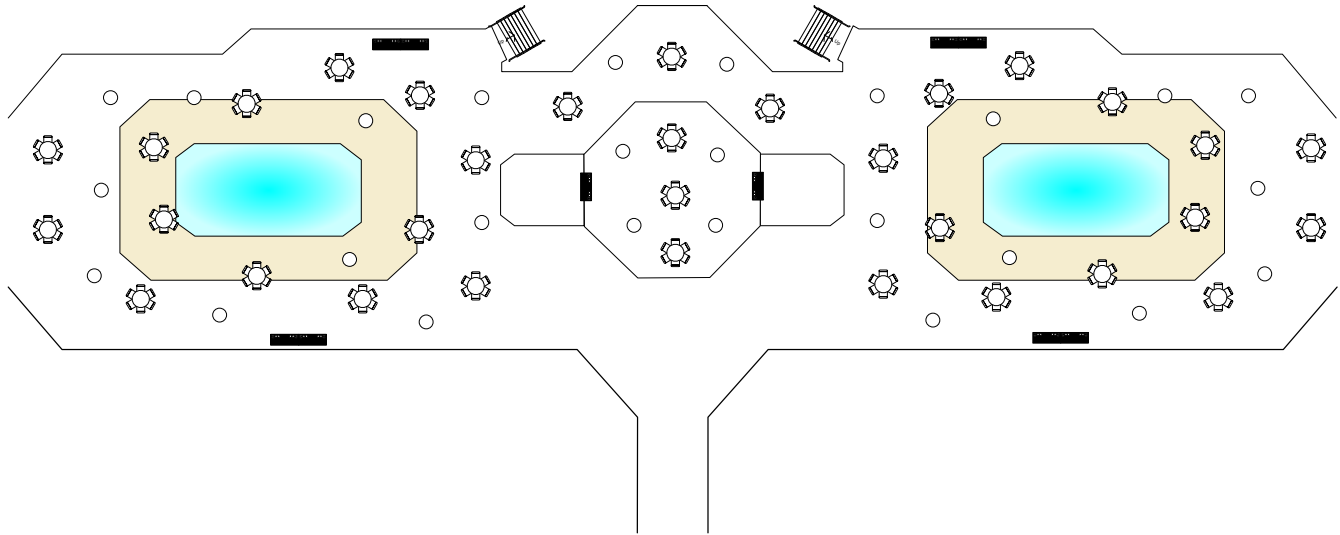

# The Grand Pavilion

Room	Length	Width	Square Feet	Stand up Reception	Buffet Rounds of 8
<b>Grand Pavilion</b>					
North, South & Gazebo	148	69	10212	700	600
South	57	69	3933	350	248
North	57	69	3933	350	248
Gazebo	66	21	1386	100	88