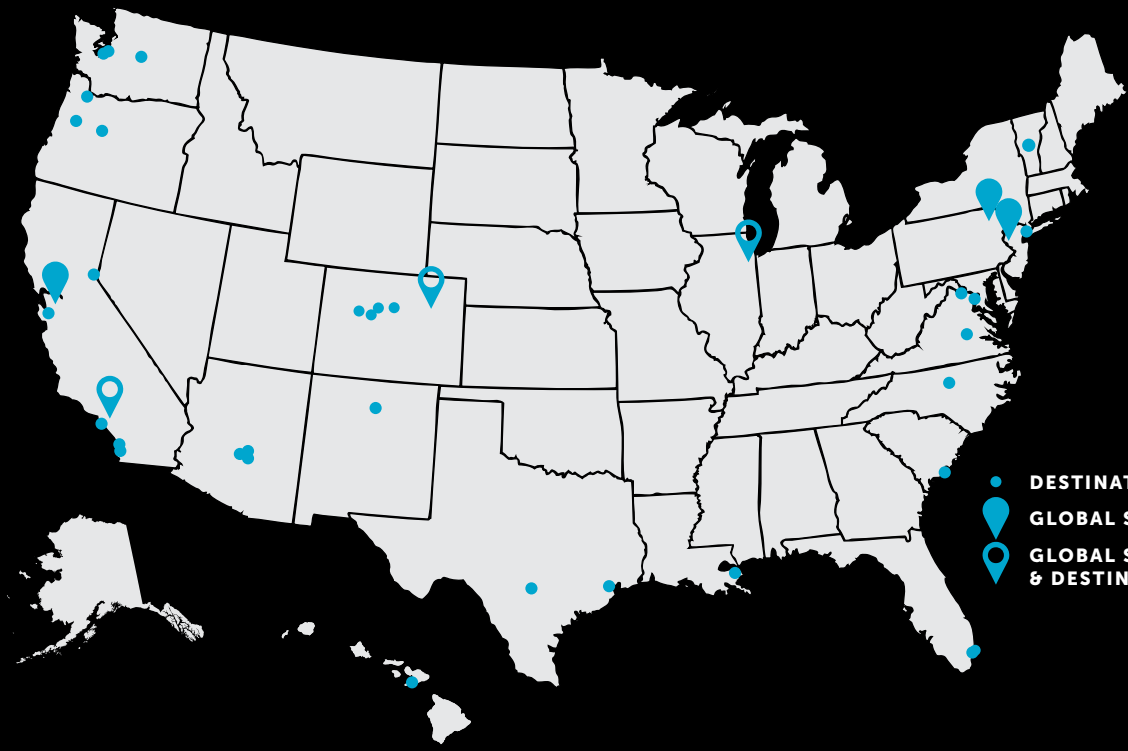

TRUE TO OUR PLACE. DIVERSE BY DESIGN

DESTINATIONHOTELS.COM

• DESTINATION HOTEL
📍 GLOBAL SALES OFFICE
📍 GLOBAL SALES OFFICE & DESTINATION HOTEL

GLOBAL SALES OFFICES

JOSEPH ANGELINI

Global Director of International Sales
845.629.9782
jangelini@communehotels.com

LESLIE KAMINSKI

Global Director of Leisure Sales
469.878.1903
lkaminski@destinationhotels.com

COLLEEN MCCOLLUM

Director of Global Sales
917.541.7338
cmccollum@communehotels.com

BLANFORD STOCKDALE

Director of Global Sales
415.250.7463
bstockdale@communehotels.com

PETER GAMEZ

Global Vice President of Sales
415.248.5945
pgamez@communehotels.com

FOR SPECIAL OFFERS, INCLUDING TRAVEL INDUSTRY RATES
GO TO: [DESTINATIONHOTELS.COM/TRAVELPROFESSIONALS](https://www.destinationhotels.com/travelprofessionals)

DESTINATION
HOTELS