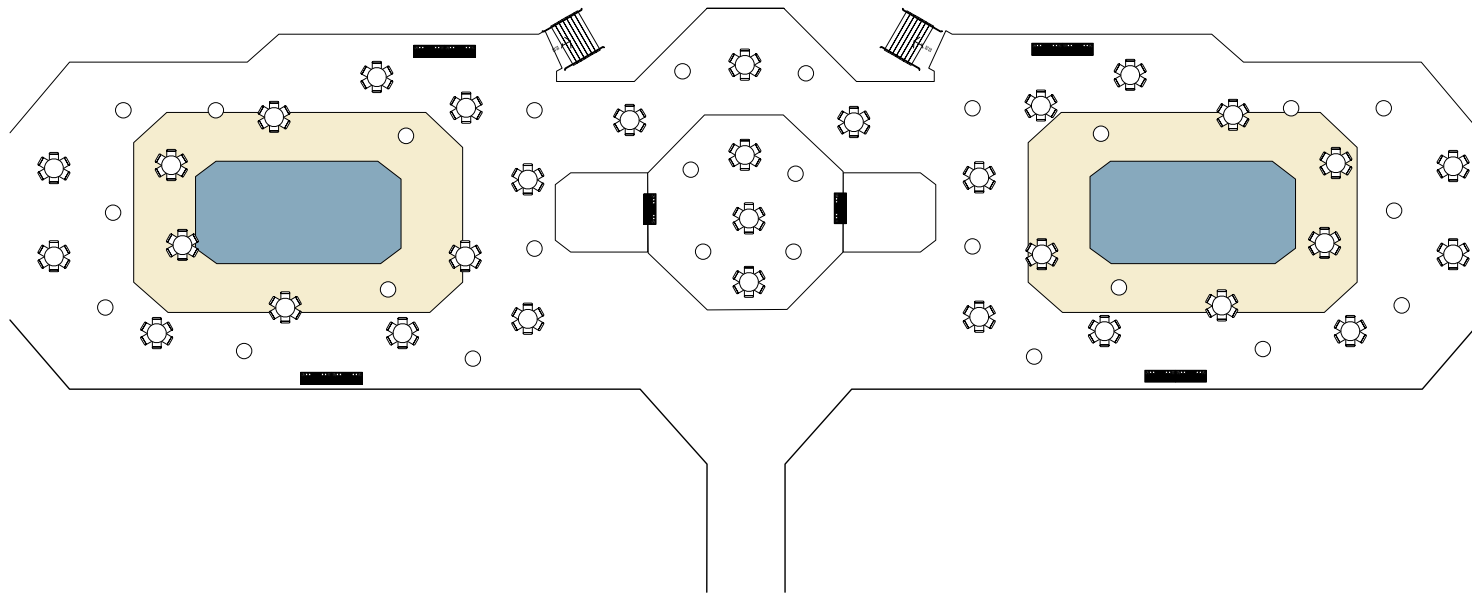

THE GRAND PAVILION

Room	Length	Width	Square Feet	Stand Up Reception	Buffet Rounds of 8
Grand Pavilion					
<i>North, South & Gazebo</i>	148	69	10212	700	600
<i>South</i>	57	69	3933	350	248
<i>North</i>	57	69	3933	350	248
<i>Gazebo</i>	66	21	1386	100	88